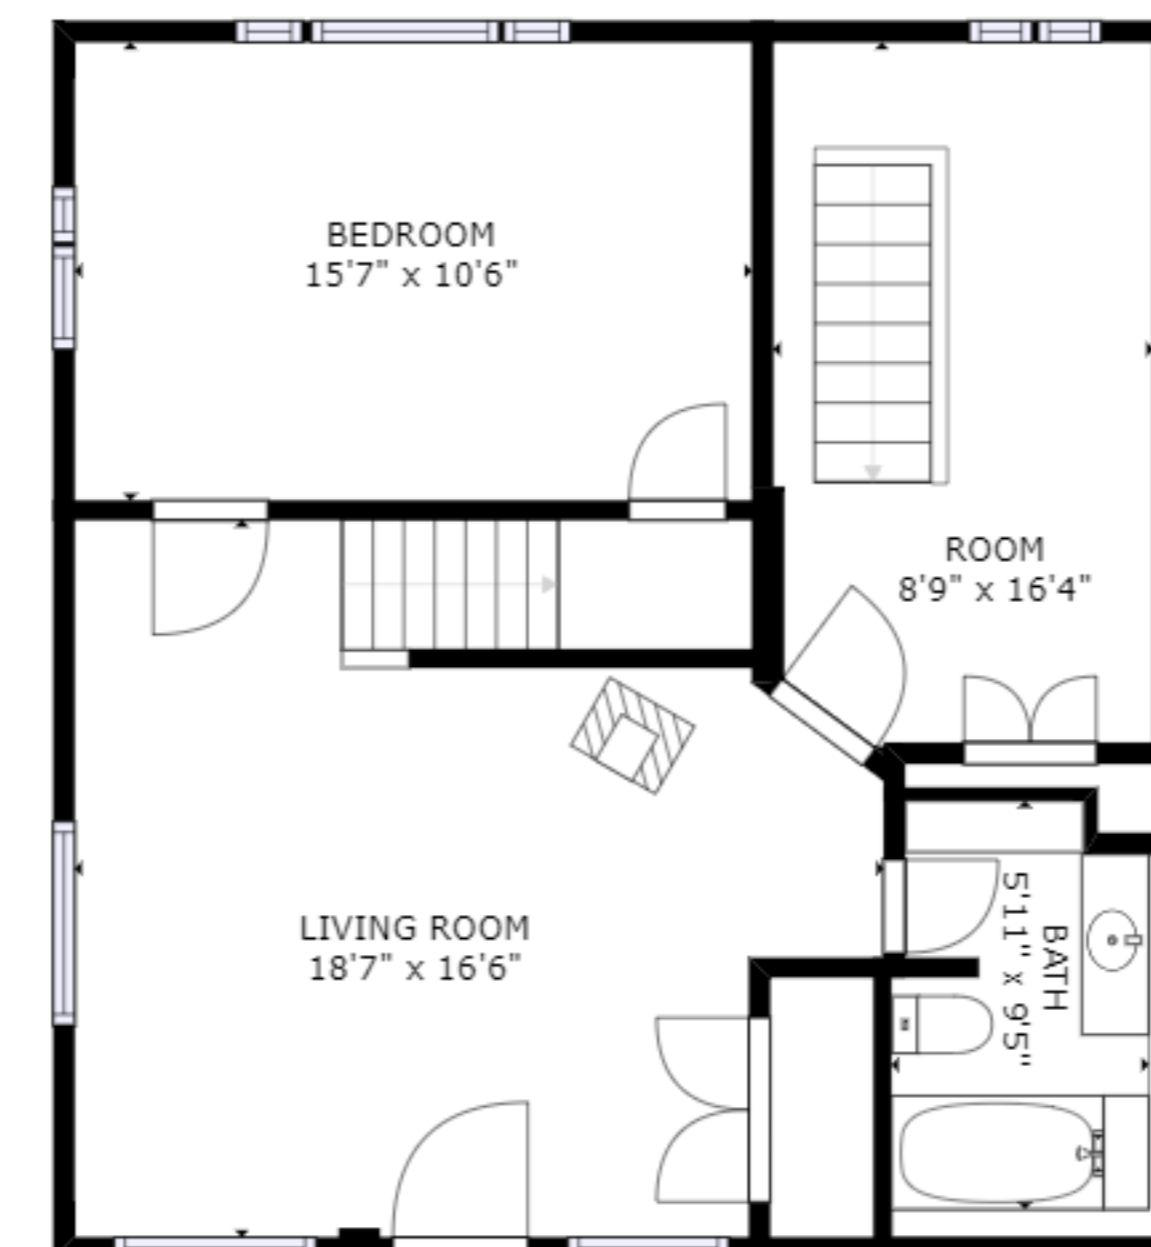

FLOOR 3

FLOOR 4

FLOOR 1

FLOOR 2

GROSS INTERNAL AREA  
 FLOOR 1: 1126 sq. ft, FLOOR 2: 697 sq. ft  
 FLOOR 3: 857 sq. ft, FLOOR 4: 89 sq. ft  
 EXCLUDED AREAS: , REDUCED HEADROOM BELOW 1.5M: 155 sq. ft  
 TOTAL: 2770 sq. ft  
 SIZES AND DIMENSIONS ARE APPROXIMATE, ACTUAL MAY VARY.