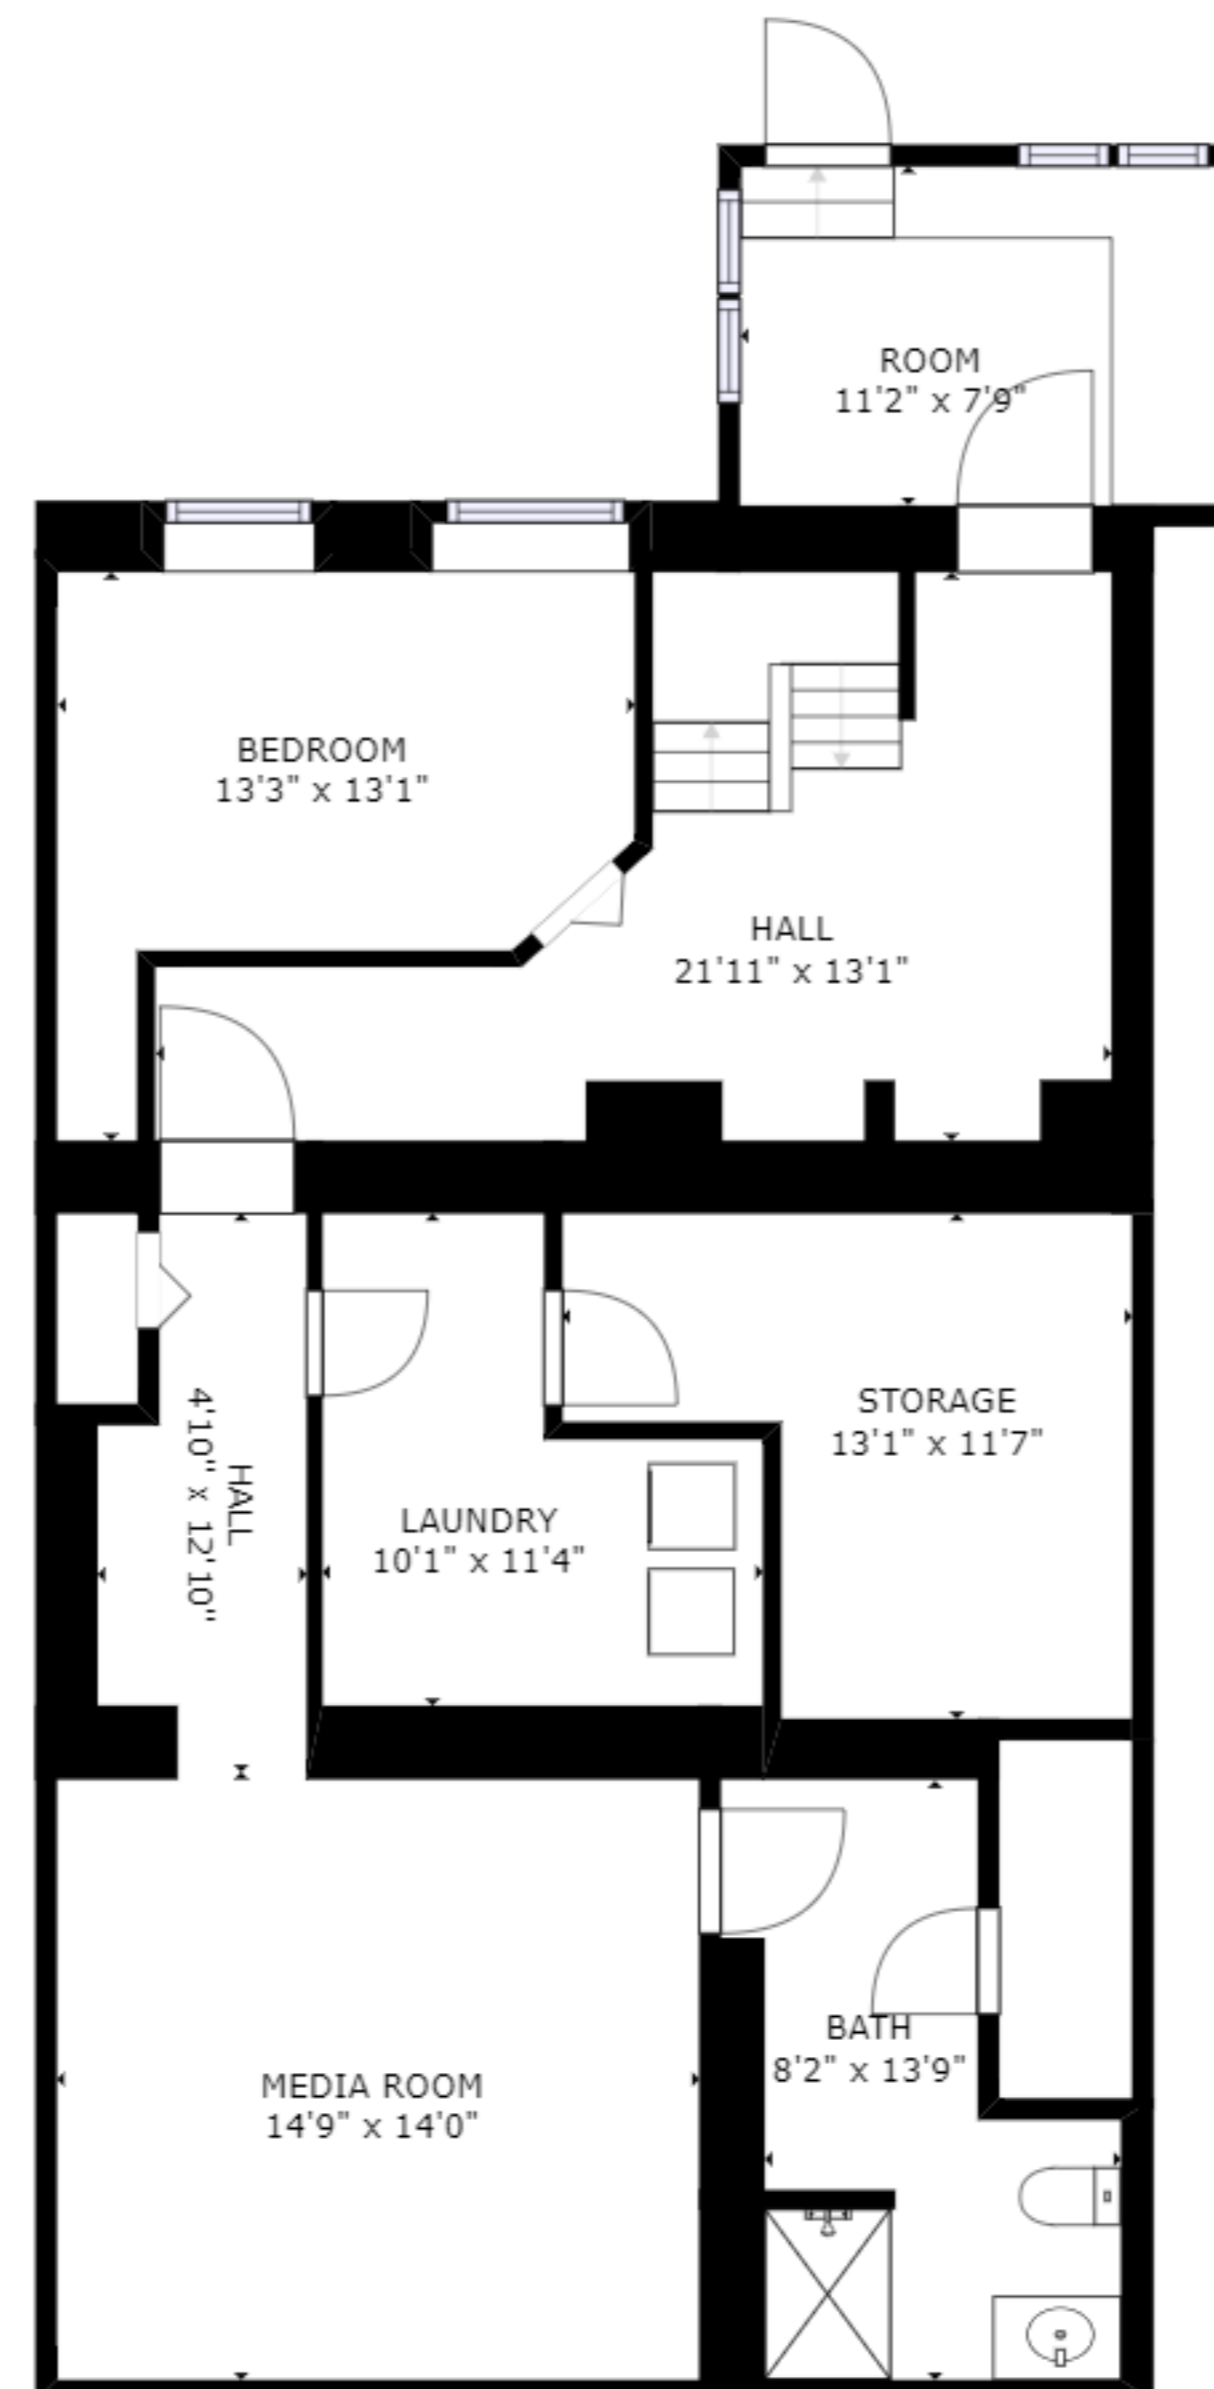

FLOOR 3

FLOOR 4

FLOOR 1

FLOOR 2

GROSS INTERNAL AREA  
 FLOOR 1: 1126 sq. ft, FLOOR 2: 697 sq. ft  
 FLOOR 3: 857 sq. ft, FLOOR 4: 89 sq. ft  
 EXCLUDED AREAS: , REDUCED HEADROOM BELOW 1.5M: 155 sq. ft  
 TOTAL: 2770 sq. ft  
 SIZES AND DIMENSIONS ARE APPROXIMATE, ACTUAL MAY VARY.