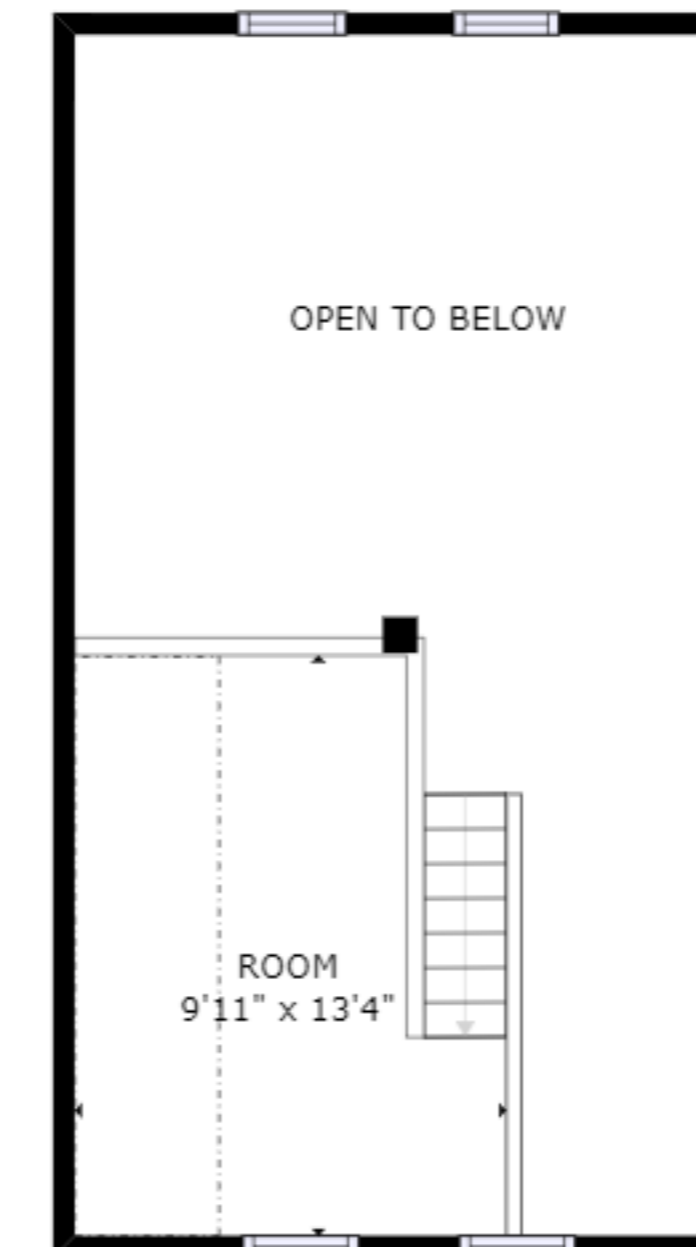

FLOOR 3

FLOOR 4

FLOOR 1

FLOOR 2

GROSS INTERNAL AREA  
 FLOOR 1: 1126 sq. ft, FLOOR 2: 697 sq. ft  
 FLOOR 3: 857 sq. ft, FLOOR 4: 89 sq. ft  
 EXCLUDED AREAS: , REDUCED HEADROOM BELOW 1.5M: 155 sq. ft  
 TOTAL: 2770 sq. ft  
 SIZES AND DIMENSIONS ARE APPROXIMATE, ACTUAL MAY VARY.